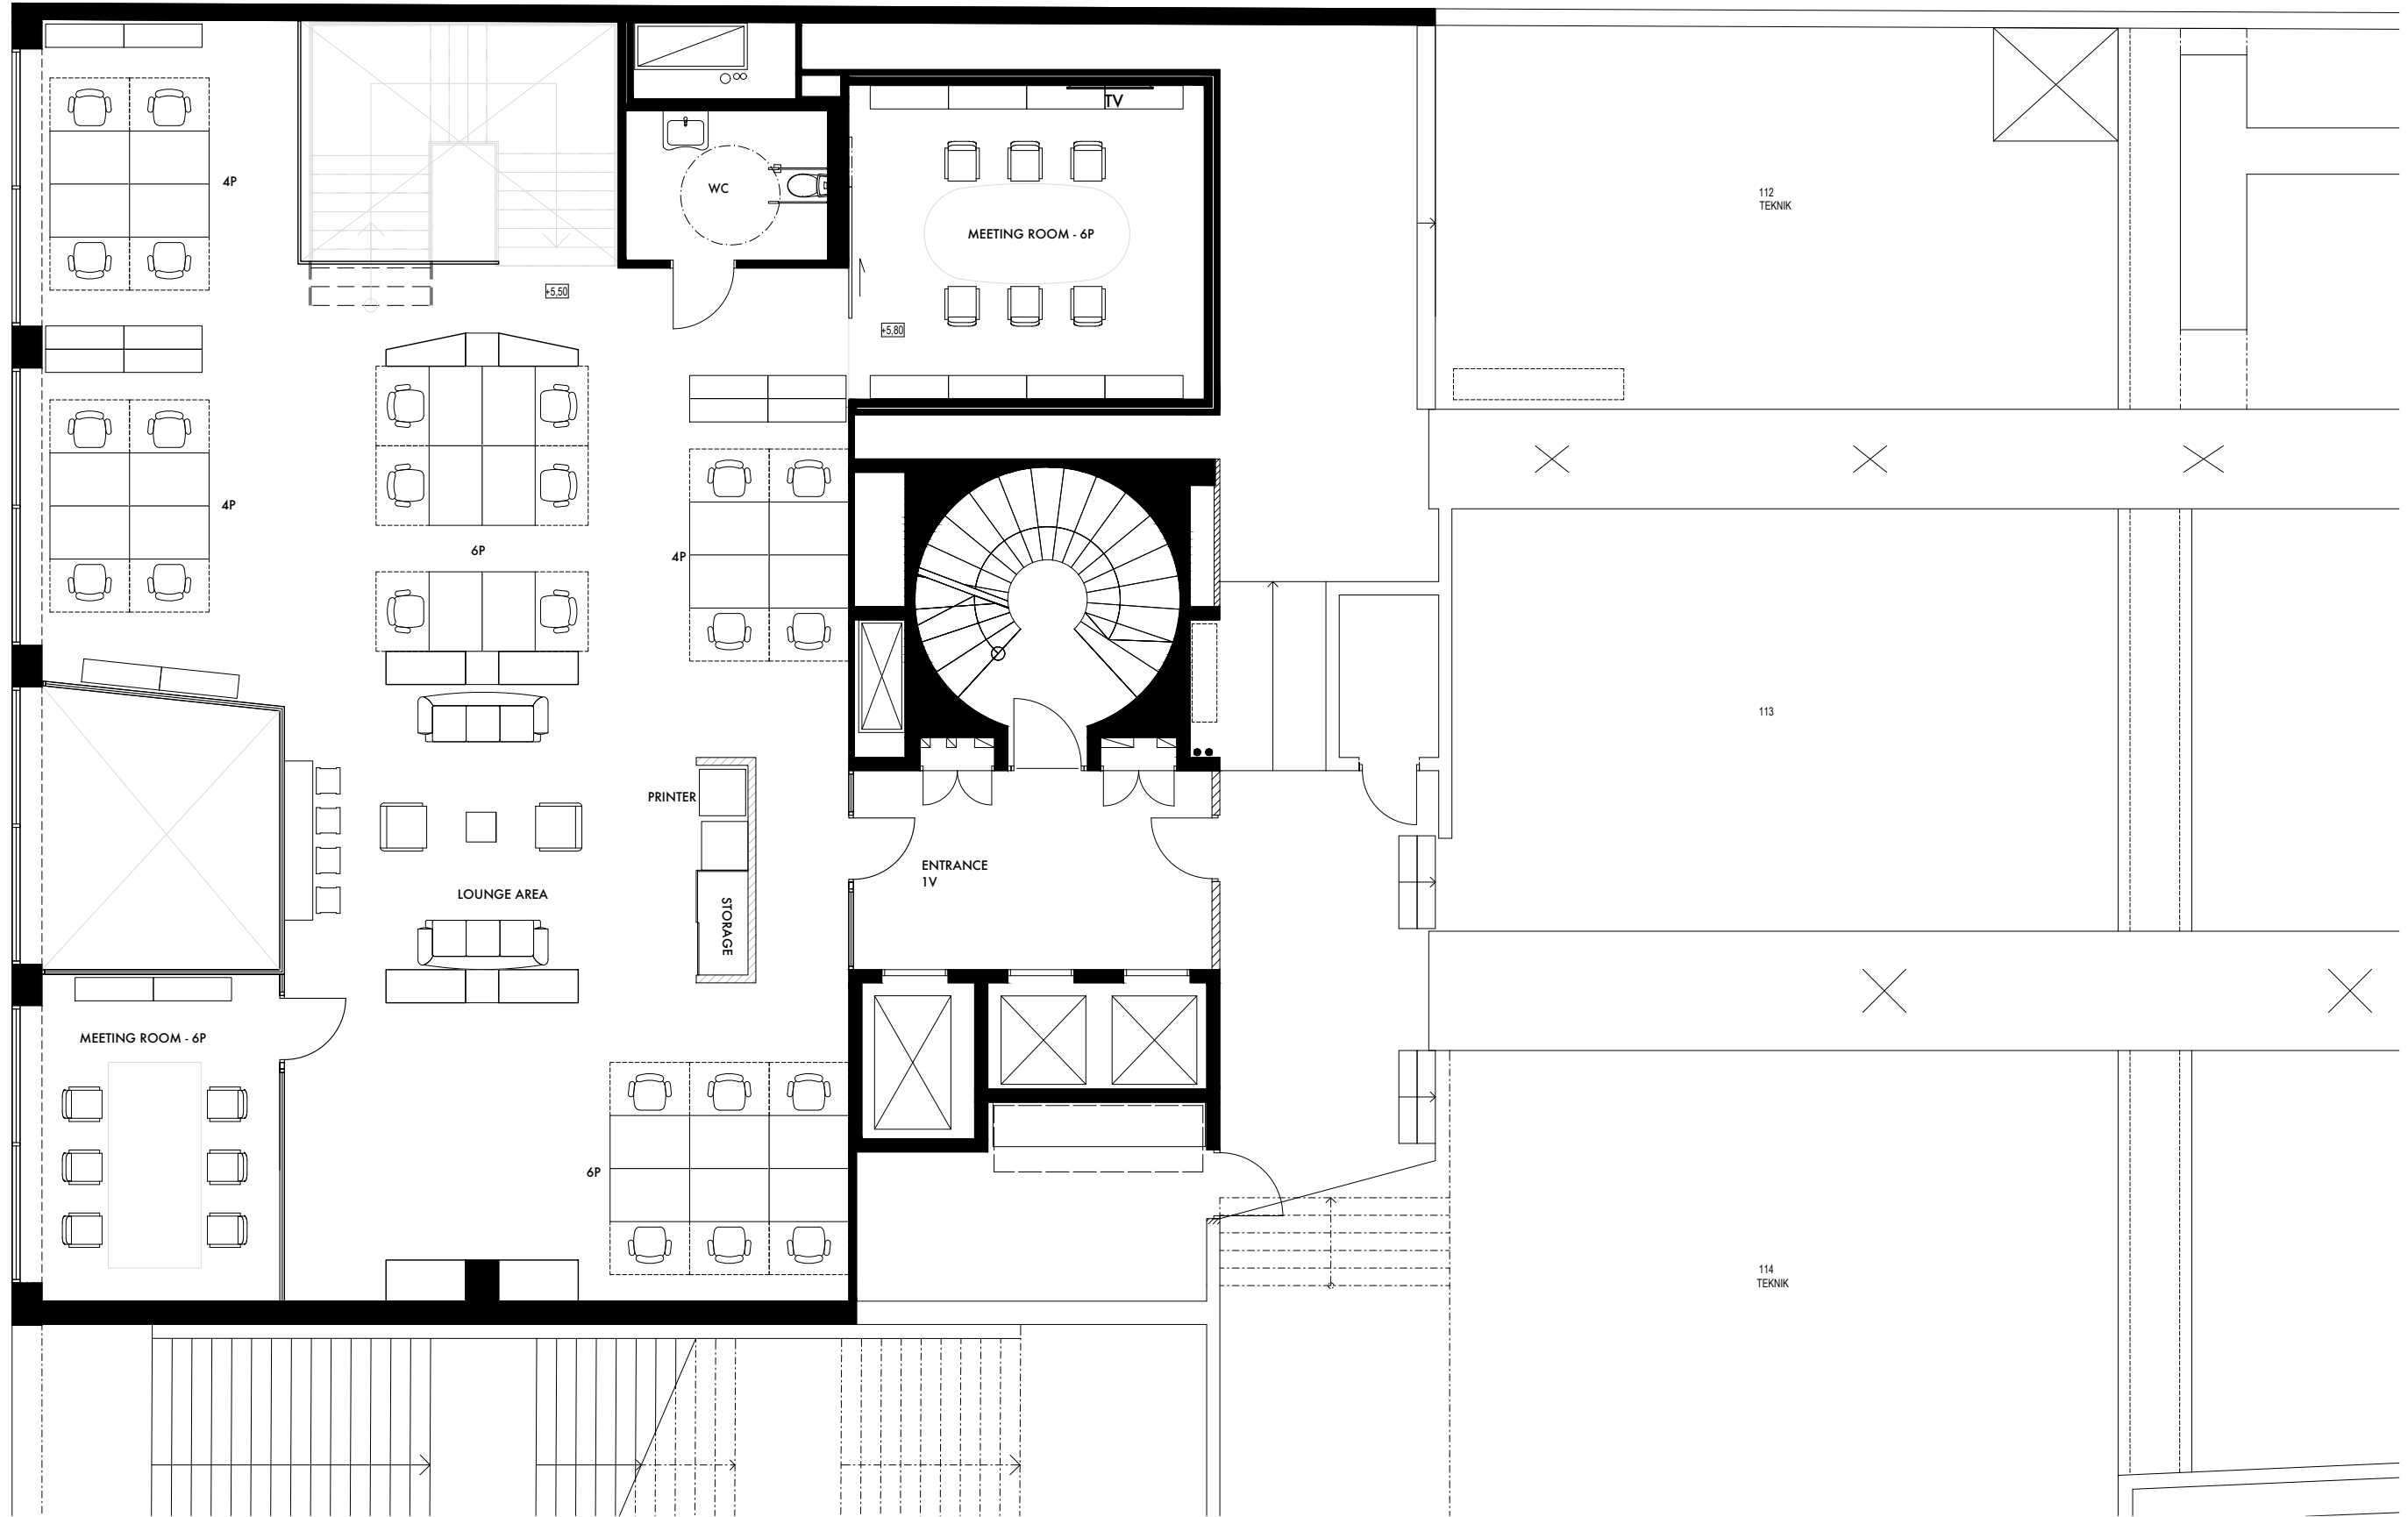

FLOOR 0

VASAGATAN 12, 111 20 STOCKHOLM - SWEDEN

AREA: 190sqm

FLOOR 1

VASAGATAN 12, 111 20 STOCKHOLM - SWEDEN

AREA: 255sqm
WORK PLACES: 24