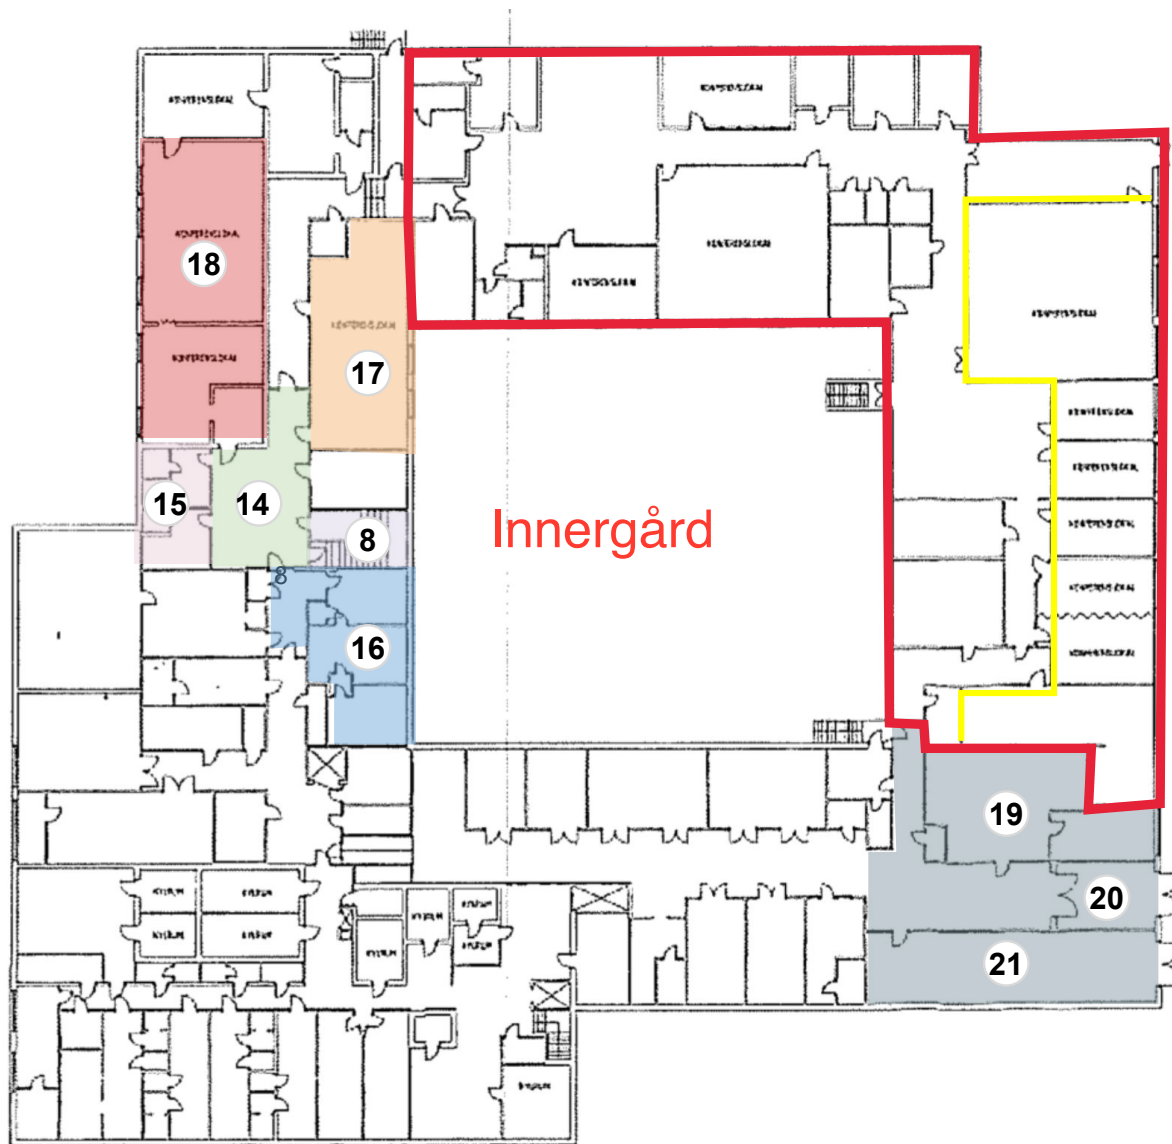

Rödmarkerad yta c:a 1.200 kvm

- 14- Basement hall
- 15- Bathrooms
- 16- Sauna (relax, shower and sauna)
- 17- Gym
- 18- Cinema Room,
- 19- Storage
- 20- Garbage Room
- 21- Bicycle Storage

Port och parkeringsyta