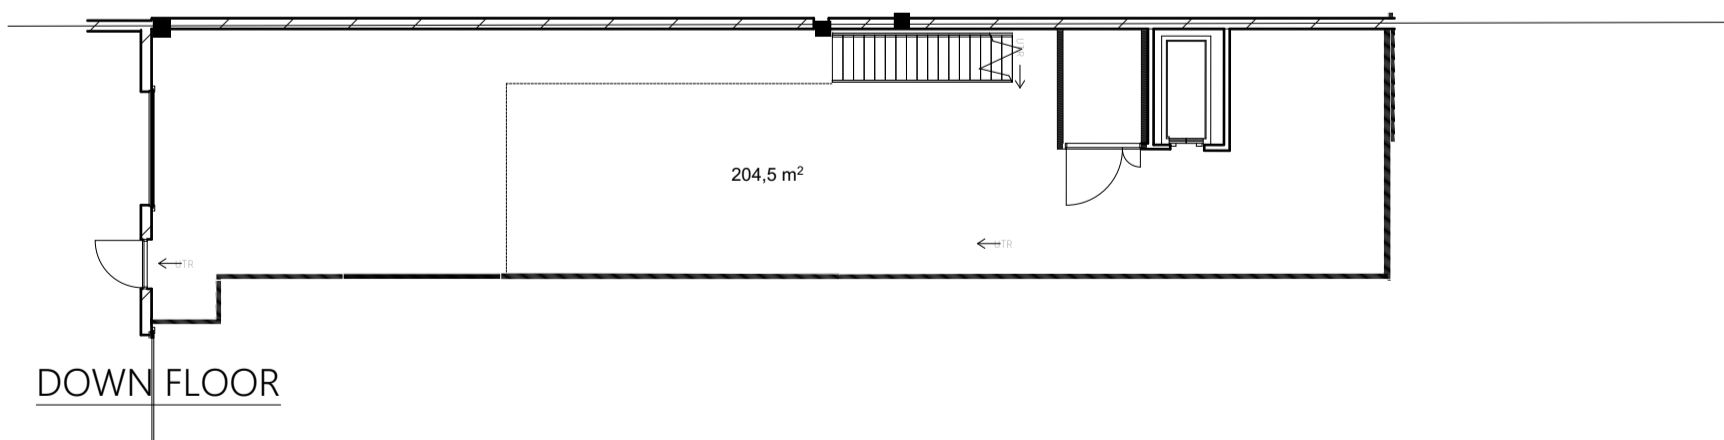

GROUND FLOOR

ORIENTATIONPLAN

STORE

DOWN FLOOR

LÄNNA HANDELSOMRÅDE
 FORMER TOYS'RÚS STORE
 (TOTAL BTA 1 696M²)

NOTE! ABOVE AREAS HAVE NOT BEEN MEASURED ON SITE
 ILLUSTRATION SCALA 1:200 - 2020-10-06

NEWSEC