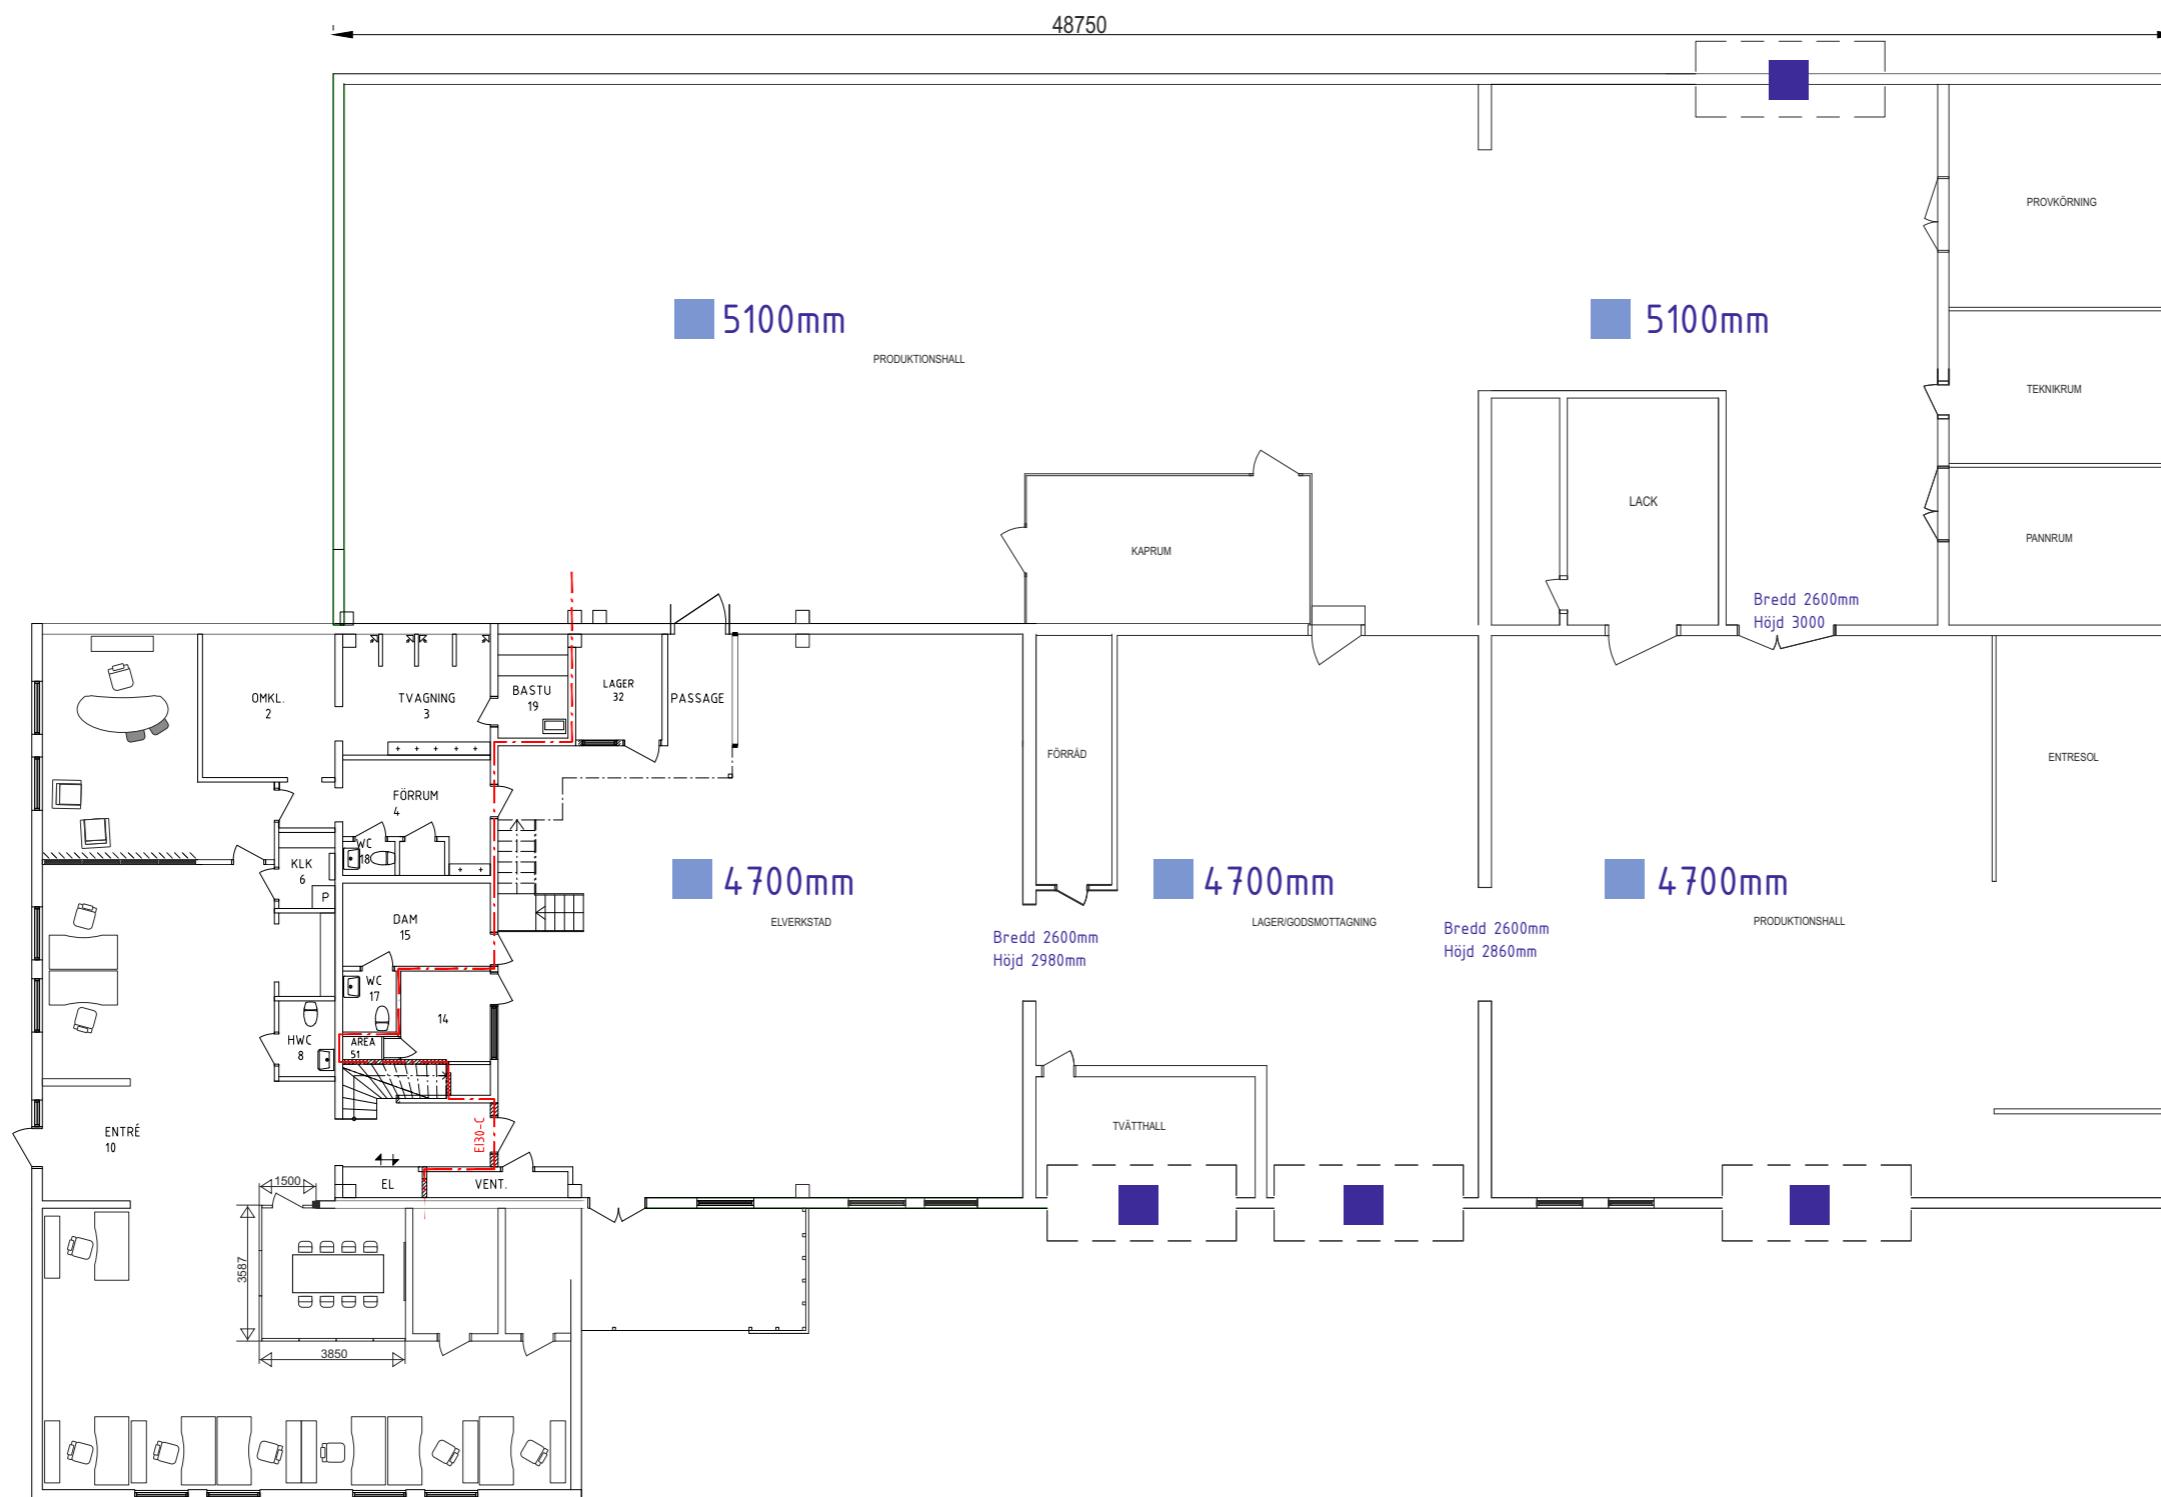

Without our written consent in each particular case this document must not - under penalty of law - be reproduced or improperly used or handed over or otherwise communicated to a third party.

- Takhöjd vid takstol
- Port höjd 4500mm
Port bredd 4000mm

Rev	Datum		SVARVAREN 9	Skala:	Format:	Ritning:
				Sign:	Datum:	Projekt:
				JM		